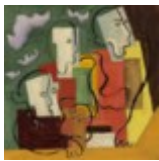

LOT 880
LOUIS MARCOUSSIS (1883-1941)
Trois personnages
oil on canvas
15 1/8 x 15 1/8 in. (38.3 x 38.3 cm.)

ESTIMATE
$40,000 - $60,000

PRICE REALIZED