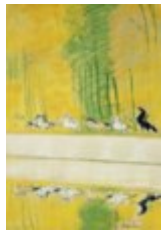

LOT 974
ANDRÉ BRASILIER (B. 1929)
Cavalcade au bord du Cher
oil on canvas
21 3/4 x 15 in. (55.3 x 38.1 cm.)

ESTIMATE
$20,000 - $30,000

PRICE REALIZED