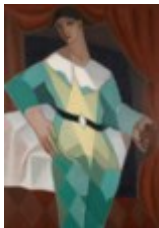

LOT 886
JUAN GRIS (1887-1927)

Arlequin

oil on canvas
36 1/4 x 25 5/8 in. (92 x 65 cm.)

ESTIMATE
$500,000 - $700,000

PRICE REALIZED